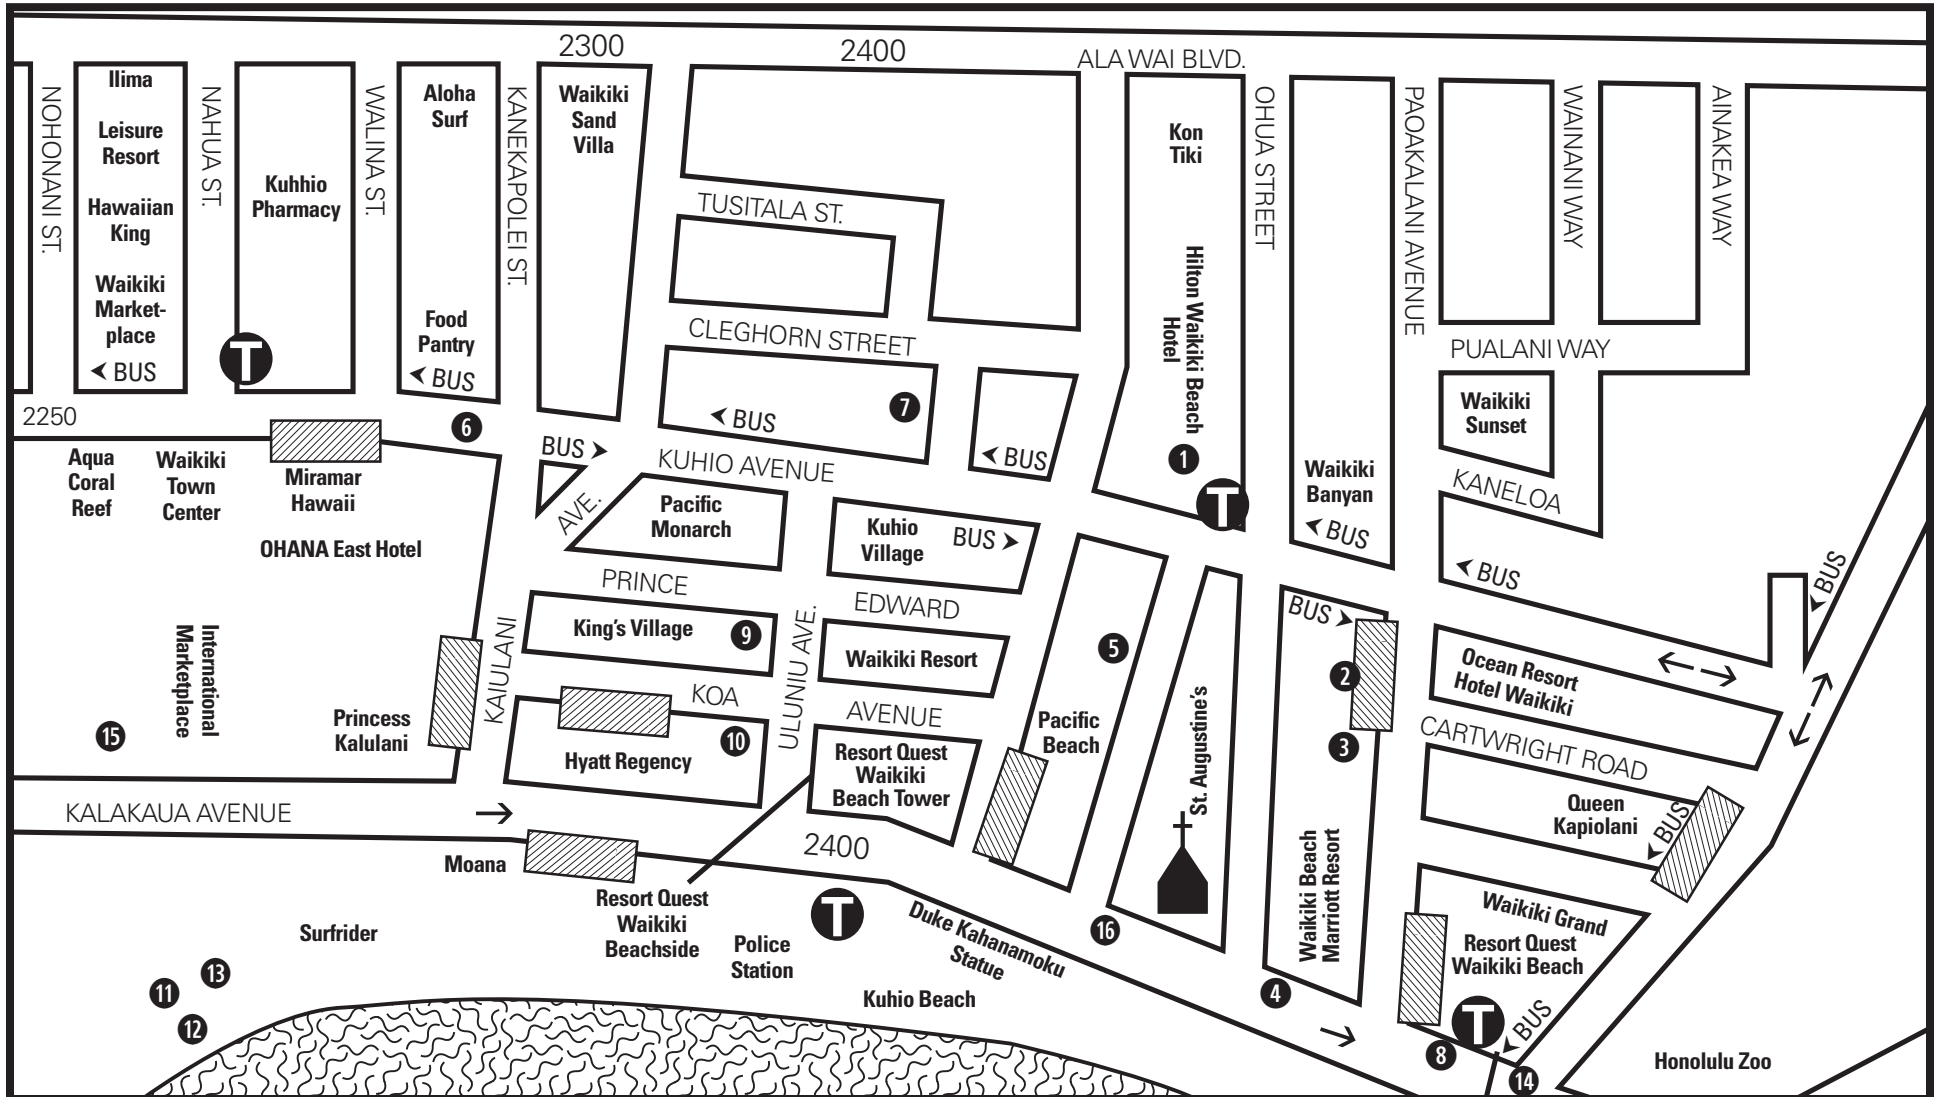

WAIKIKI BEACH
ON KUHIO